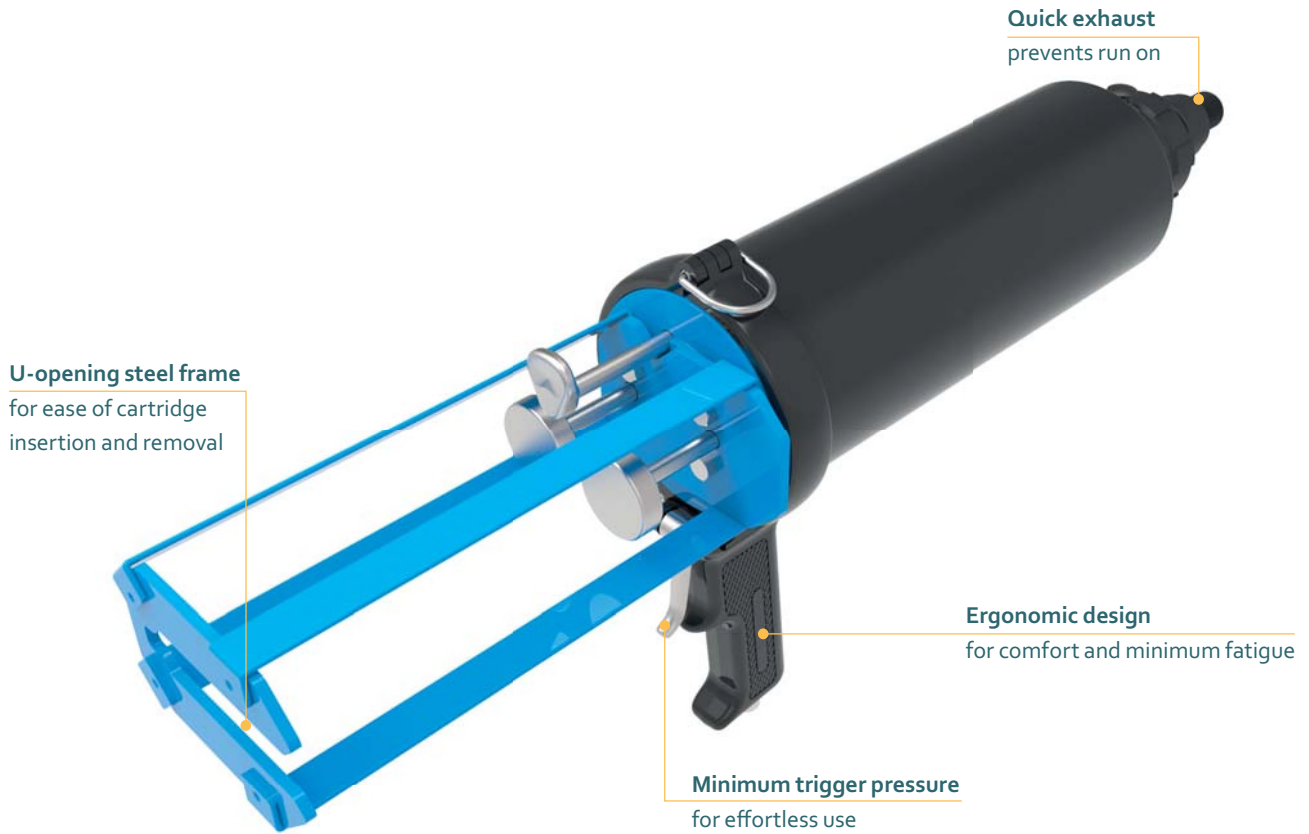

AIRFLOW™ 1 VBA 400A MR

400 ML CARTRIDGE DISPENSER

Model shown: AirFlow 1 VBA 400B MR 400 mL

FEATURES

- Air return as standard
- Adjustable air regulator
- Minimum trigger pressure
- U-opening steel frame
- Quick exhaust valve
- Customization possible

BENEFITS

- Fast, accurate and effortless application
- Ensures precise controlled pressure
- For effortless use and minimum fatigue
- Ease of cartridge insertion and removal
- Prevents run-on
- Customer labelling

APPLICATIONS

PRODUCT BY RANGE

AirFlow 1
VBA 400B MR

AirFlow 1
VBA 400A MR

THE AIRFLOW 1 VBA 400A MR 2-COMPONENT MULTI-RATIO PNEUMATIC DISPENSER WITH ADJUSTABLE AIR REGULATOR ENSURES PRECISE AND CONTROLLED PRESSURE FOR EFFORTLESS APPLICATION.

SPECIFICATIONS

- Weight: 3.3 kg / 7.3 lbs
- Frame Length: 203 mm / 8.0 in
- Maximum Thrust: 5.0 kN
- Maximum Pneumatic Pressure: 6.8 bar / 100 psi
- Air Consumption: 40 litres/min
- Handle Material: Epoxy Coated Aluminum
- Frame Material: Epoxy Coated Steel
- Tool Component Approvals: CE, REACH
- Cartridge Capacity: 400 mL (14 oz)
- Cartridge Ratio: 1:1, 2:1, 4:1, 10:1
- Viscosity: Medium/High
- Standard Color: Black/Blue
- Customized versions on demand