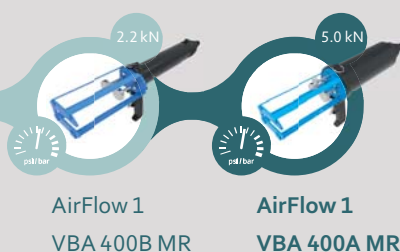

AIRFLOW™ 1 VBA 400A MR

400 ML CARTRIDGE DISPENSER

Model shown: AirFlow 1 VBA 400B MR 400 mL

FEATURES

- Air return as standard
- Adjustable air regulator
- Minimum trigger pressure
- U-opening steel frame
- Quick exhaust valve
- Customization possible

APPLICATIONS

PRODUCT BY RANGE

AirFlow 1
VBA 400B MR

AirFlow 1
VBA 400A MR

THE AIRFLOW 1 VBA 400A MR 2-COMPONENT MULTI-RATIO PNEUMATIC DISPENSER WITH ADJUSTABLE AIR REGULATOR ENSURES PRECISE AND CONTROLLED PRESSURE FOR EFFORTLESS APPLICATION.

SPECIFICATIONS

- Weight: 3.3 kg / 7.3 lbs
- Frame Length: 203 mm / 8.0 in
- Maximum Thrust: 5.0 kN
- Maximum Pneumatic Pressure: 6.8 bar / 100 psi
- Air Consumption: 40 litres/min
- Handle Material: Epoxy Coated Aluminum
- Frame Material: Epoxy Coated Steel
- Tool Component Approvals: CE, REACH
- Cartridge Capacity: 400 mL (14 oz)
- Cartridge Ratio: 1:1, 2:1, 4:1, 10:1
- Viscosity: Medium/High
- Standard Color: Black/Blue
- Customized versions on demand