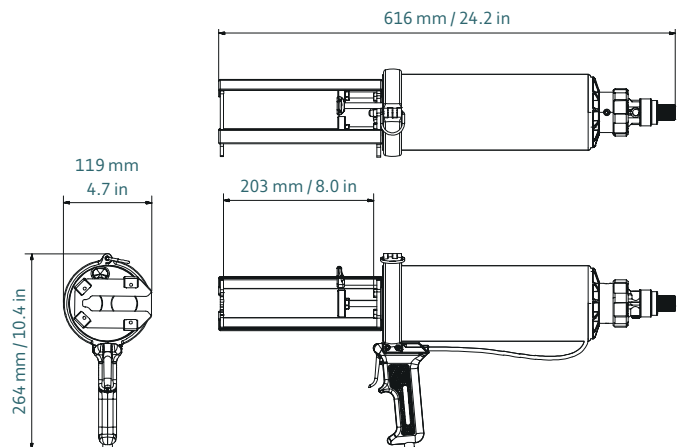

APPLICATIONS

PRODUCT BY RANGE

AirFlow 1
VBA 400B MR

AirFlow 1
VBA 400A MR

THE AIRFLOW 1 VBA 400A MR 2-COMPONENT MULTI-RATIO PNEUMATIC DISPENSER WITH ADJUSTABLE AIR REGULATOR ENSURES PRECISE AND CONTROLLED PRESSURE FOR EFFORTLESS APPLICATION.

SPECIFICATIONS

- Weight: 3.3 kg / 7.3 lbs
- Frame Length: 203 mm / 8.0 in
- Maximum Thrust: 5.0 kN
- Maximum Pneumatic Pressure: 6.8 bar / 100 psi
- Air Consumption: 40 litres/min
- Handle Material: Epoxy Coated Aluminum
- Frame Material: Epoxy Coated Steel
- Tool Component Approvals: CE, REACH
- Cartridge Capacity: 400 mL (14 oz)
- Cartridge Ratio: 1:1, 2:1, 4:1, 10:1
- Viscosity: Medium/High
- Standard Color: Black/Blue
- Customized versions on demand

DIMENSIONS

| Part number | Article number | Packaging |
|---------------------|----------------|-----------|
| DP2C 400-MR-525-101 | 177688 | 1 per Box |

MATCHING MIXPAC™ SIDE-BY-SIDE CARTRIDGES

C-System/F-System
400 mL / 1:1 PP/PA