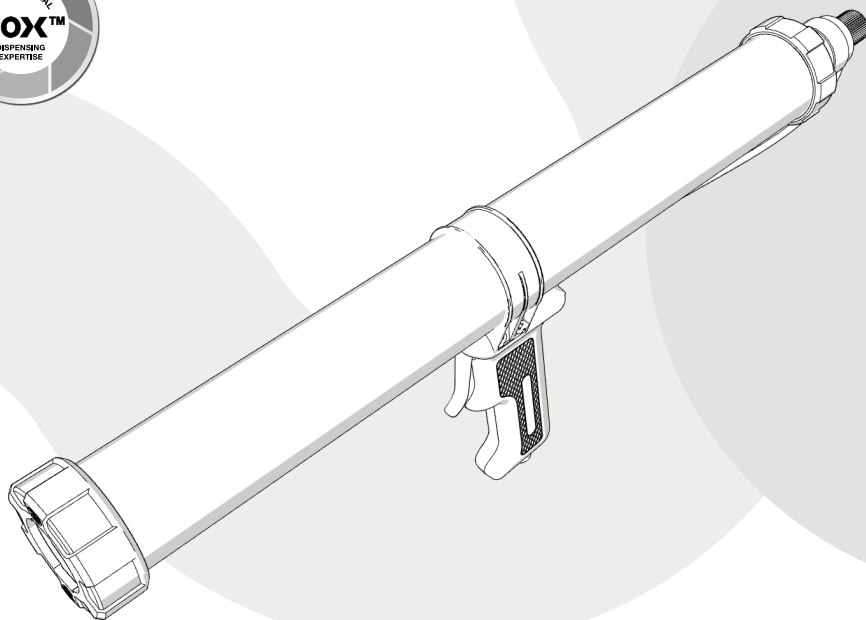

COX™ AIRFLOW™ 1 COMPACT COMBI MATERIAL DISPENSERS

EN	USER HANDBOOK	AT	BENUTZERHANDBUCH	BG	РЪКОВОДСТВО НА ПОТРЕБИТЕЛЯ
CZ	UŽIVATELSKÁ PŘÍRUČKA	DE	GEBRAUCHSANWEISUNG	DK	BRUGERVEJLEDNING
EE	KASUTUSJUHEND	ES	MANUAL DE USUARIO	FI	KÄYTTÖOPAS
FR	MODE D'EMPLOI	GR	ΕΓΧΕΙΡΙΔΙΟ ΧΡΗΣΗΣ	HR	KORISNIČKI PRIRUČNIK
HU	FELHASZNÁLÓI KÉZIKÖNYV	IT	GUIDA UTENTE	JA	ユーザーマニュアル
LT	NAUDOTOJO VADOVAS	LV	LIETOTĀJA ROKASGRĀMATA	NL	GEBRUIKSAANWIJZING
NO	BRUKERHÅNDBOK	PO	INSTRUKCJA OBSŁUGI	PT	MANUAL DO USUÁRIO
RO	MANUALUL UTILIZATORULUI	SE	BRUKSANVISNING	SI	NAVODILA ZA UPORABO
SK	UŽIVATELSKÁ PŘÍRUČKA	TR	KULLANIM KILAVUZU	ZH	用戶手冊