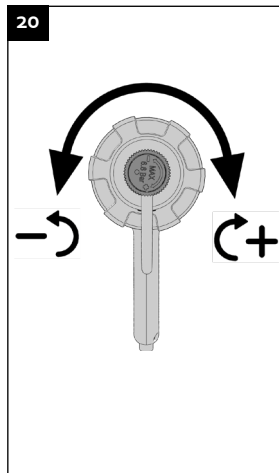

Lock

No lock

13

14

15

16

145 PSI  
(10 Bar) MAX

17

Technical Data		Airflow 1 - Compact Combi
		Max Air Consumption
Max Operating Pressure	PSI	100
	Bar	6.8
Max Supply Pressure	PSI	145
	Bar	10
Operating Temperature Range	Min (°C)	+5
	Max (°C)	+40
	Min (°F)	+41
	Max (°F)	+104
Transport/ Storage Temperature Range	Min (°C)	0
	Max (°C)	+40
	Min (°F)	+32
	Max (°F)	+104
Relative Air Humidity (non-condensing)	Min (%)	30
	Max (%)	80
Air Hose Connection	inch	1/4 BSP male
Size (Height)	mm	230
	inch	9.05
Size (Length)	mm	574
	inch	22.6
Size (Width)	mm	68.5
	inch	2.7
Weight	kg	??
	lbs	??
Sound Pressure	dB(A)	??
	dB(C)	??